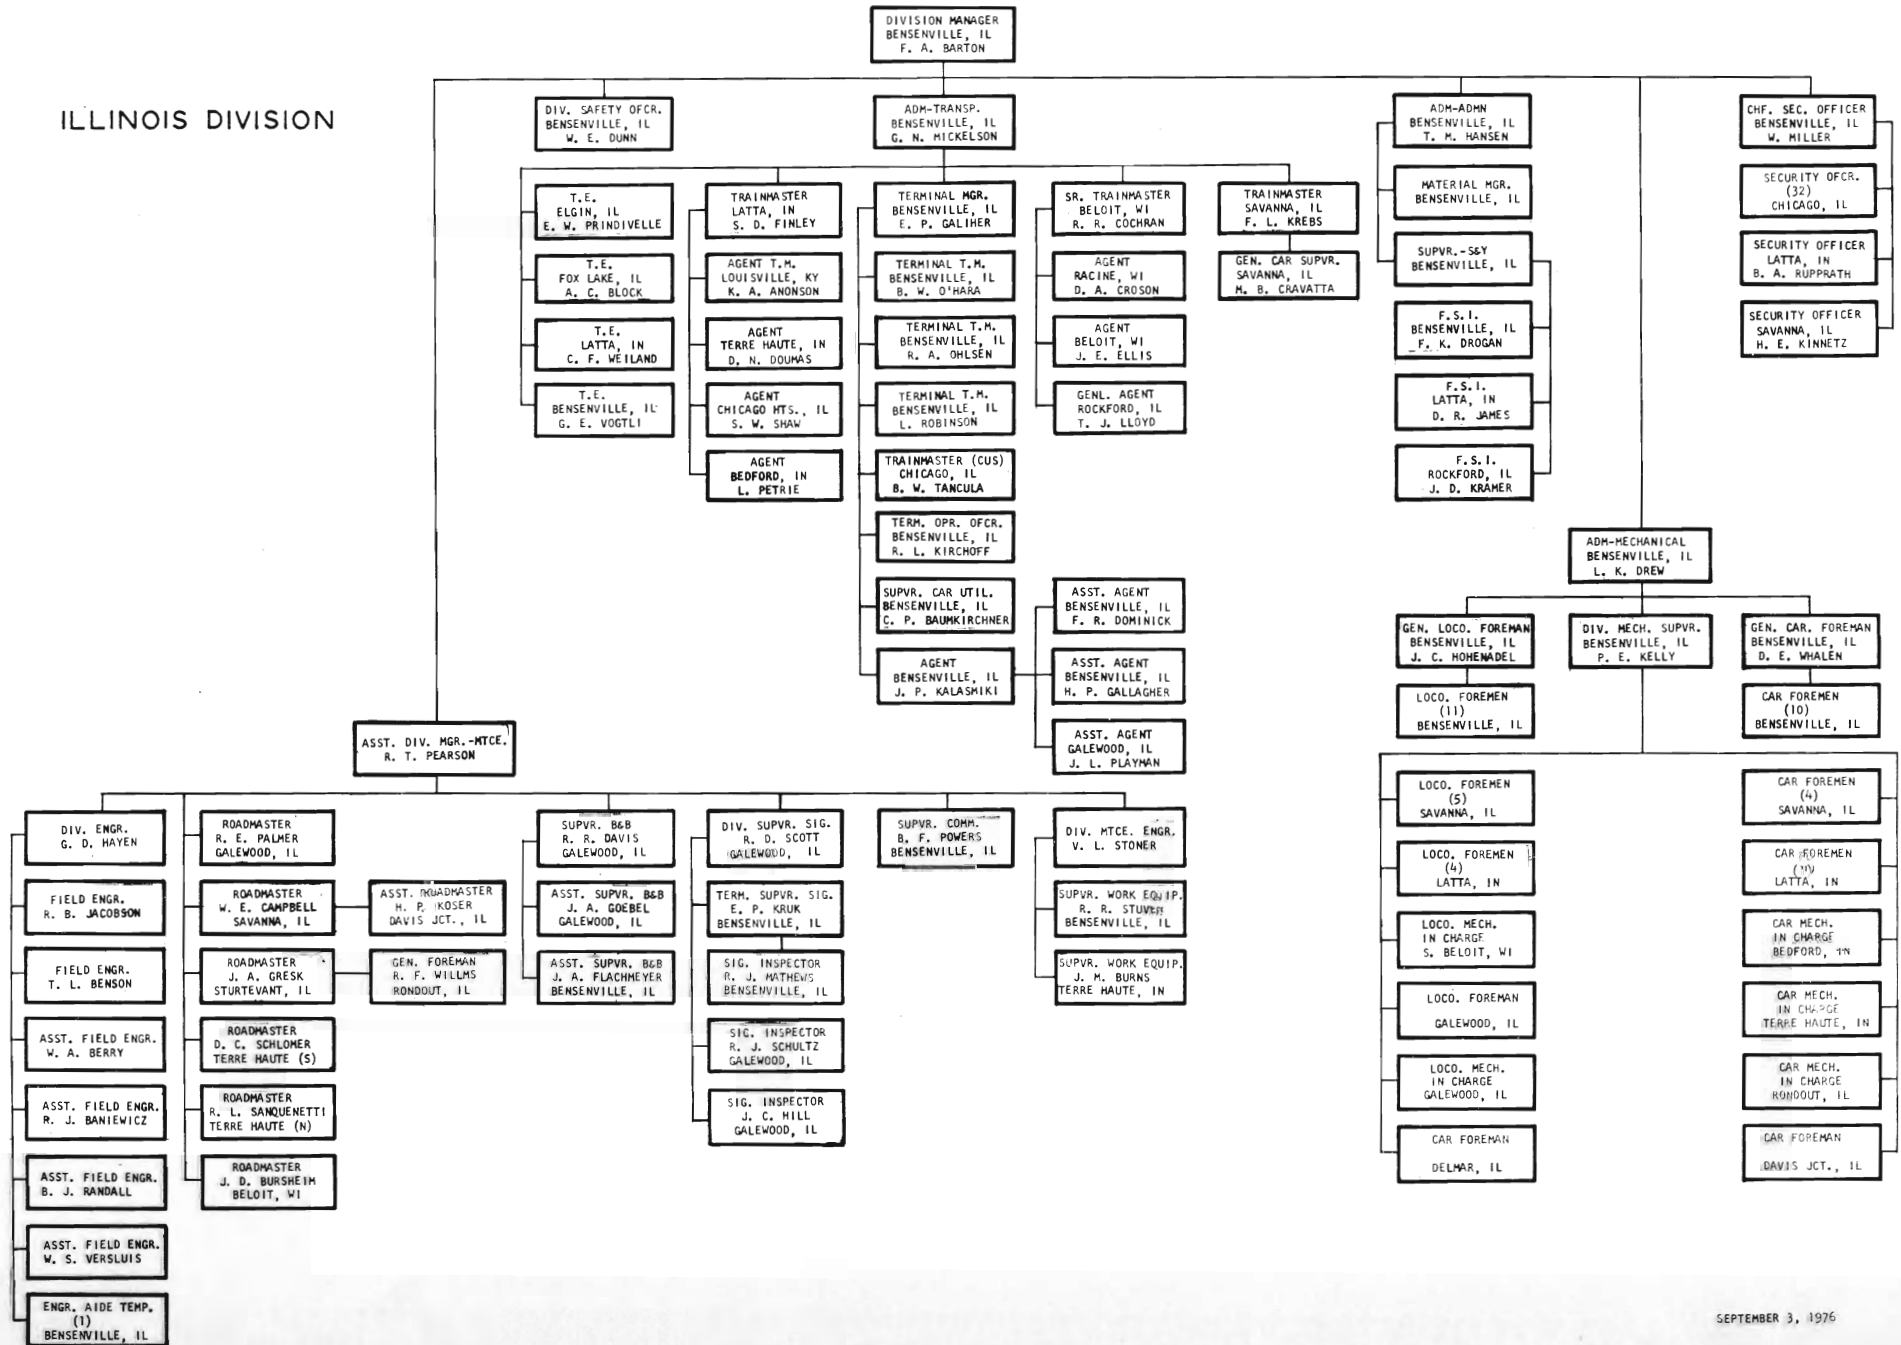

VICE PRESIDENT OPERATIONS

ENGINEERING DEPARTMENT STAFF HEADQUARTERS

MECHANICAL DEPARTMENT STAFF HEADQUARTERS

ILLINOIS DIVISION

WISCONSIN DIVISION

IOWA DIVISION

MINNESOTA DIVISION

Ed Jones
Asst. Dir.

DAKOTA DIVISION

DIVISION MANAGER
ABERDEEN, SD
R. L. TEWELL

ASST. DIV. MGR.-MTCE.
W. C. WHITMAN
ABERDEEN, SD

ADM-MECHANICAL
ABERDEEN, SD
R. A. HAGEMO

W.L. Schmidt

MONTANA DIVISION

WASHINGTON DIVISION