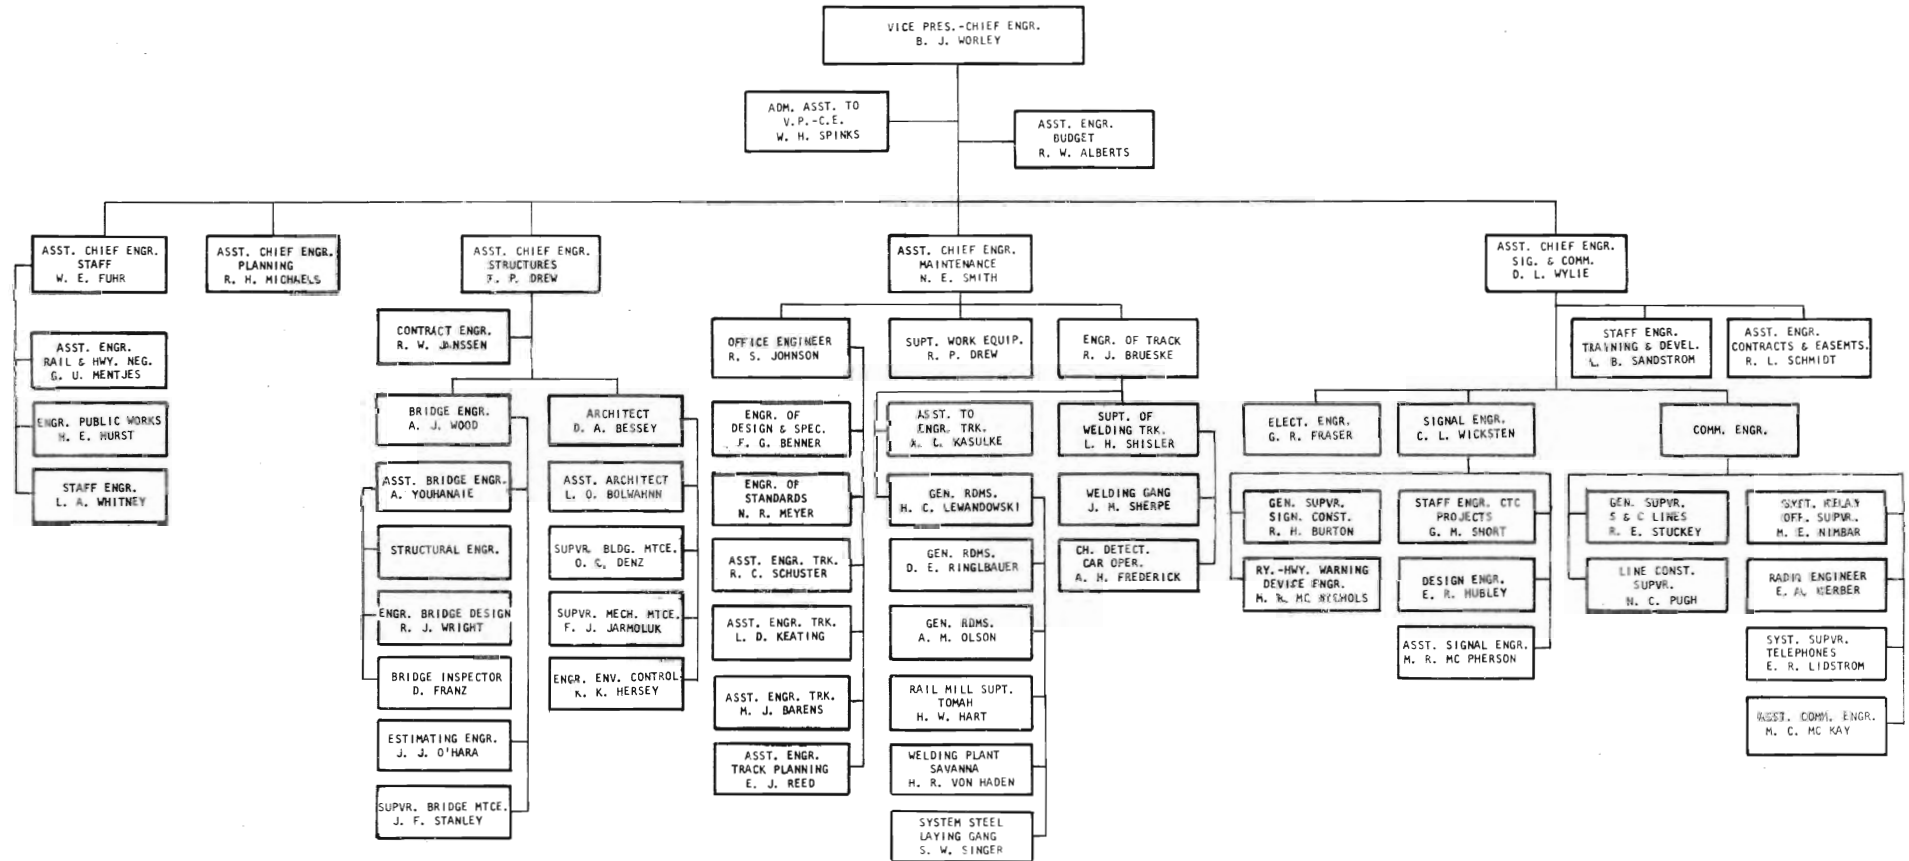

VICE PRESIDENT OPERATIONS

ENGINEERING DEPARTMENT STAFF HEADQUARTERS

MECHANICAL DEPARTMENT STAFF HEADQUARTERS

ILLINOIS DIVISION

WISCONSIN DIVISION

IOWA DIVISION

MINNESOTA DIVISION

Ed Jones
Asst. Dir.

DAKOTA DIVISION

DIVISION MANAGER
ABERDEEN, SD
R. L. TEWELL

ASST. DIV. MGR.-MTCE.
W. C. WHITMAN
ABERDEEN, SD

ADM-MECHANICAL
ABERDEEN, SD
R. A. HAGEMO

W.L. Schmidt

MONTANA DIVISION

WASHINGTON DIVISION