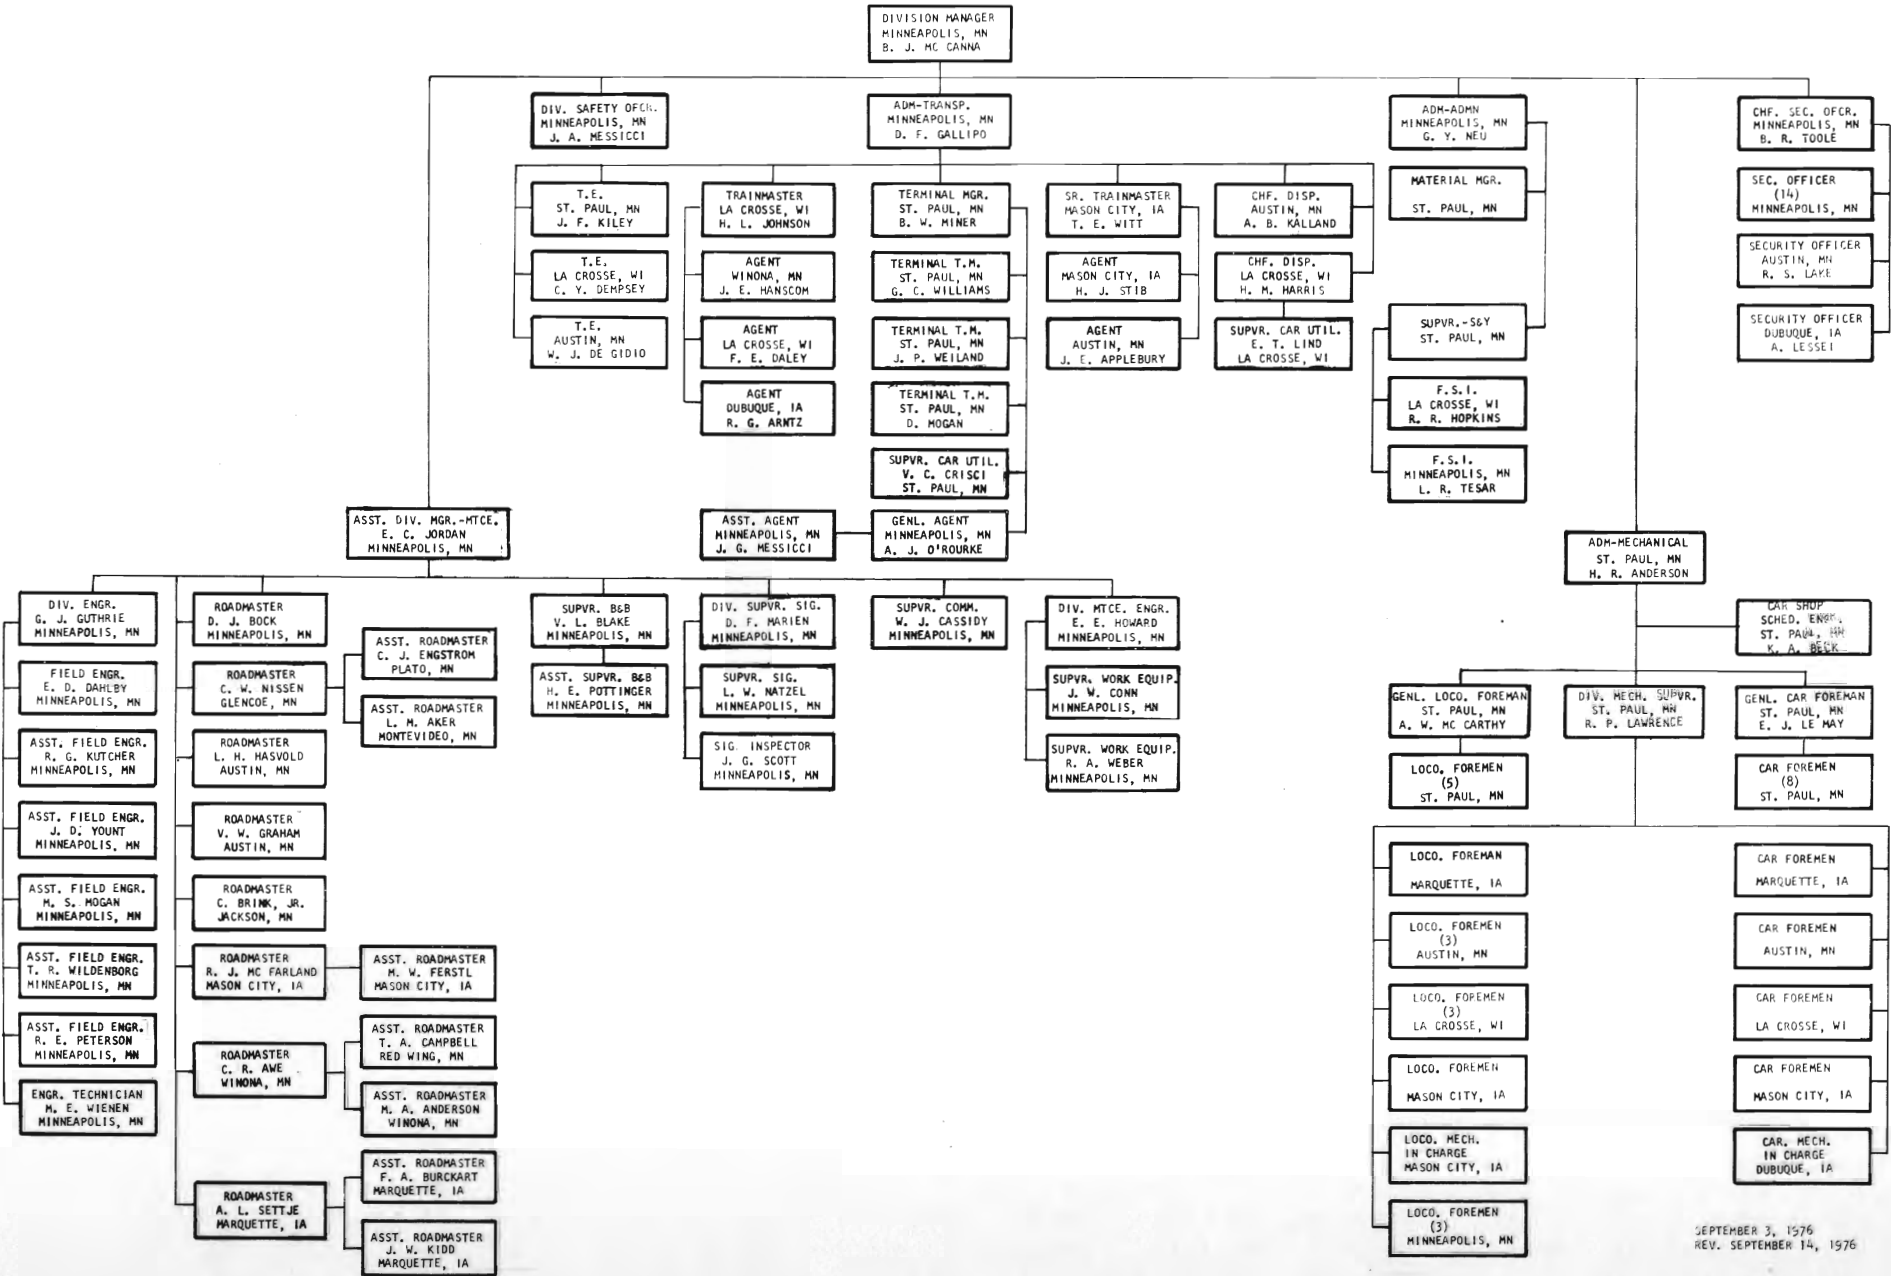

VICE PRESIDENT OPERATIONS

ENGINEERING DEPARTMENT STAFF HEADQUARTERS

MECHANICAL DEPARTMENT STAFF HEADQUARTERS

ILLINOIS DIVISION

WISCONSIN DIVISION

IOWA DIVISION

MINNESOTA DIVISION

Ed Jones
Asst. Dir.

DAKOTA DIVISION

DIVISION MANAGER
ABERDEEN, SD
R. L. TEWELL

ASST. DIV. MGR.-MTCE.
W. C. WHITMAN
ABERDEEN, SD

ADM-MECHANICAL
ABERDEEN, SD
R. A. HAGEMO

W.L. Schmidt

MONTANA DIVISION

WASHINGTON DIVISION