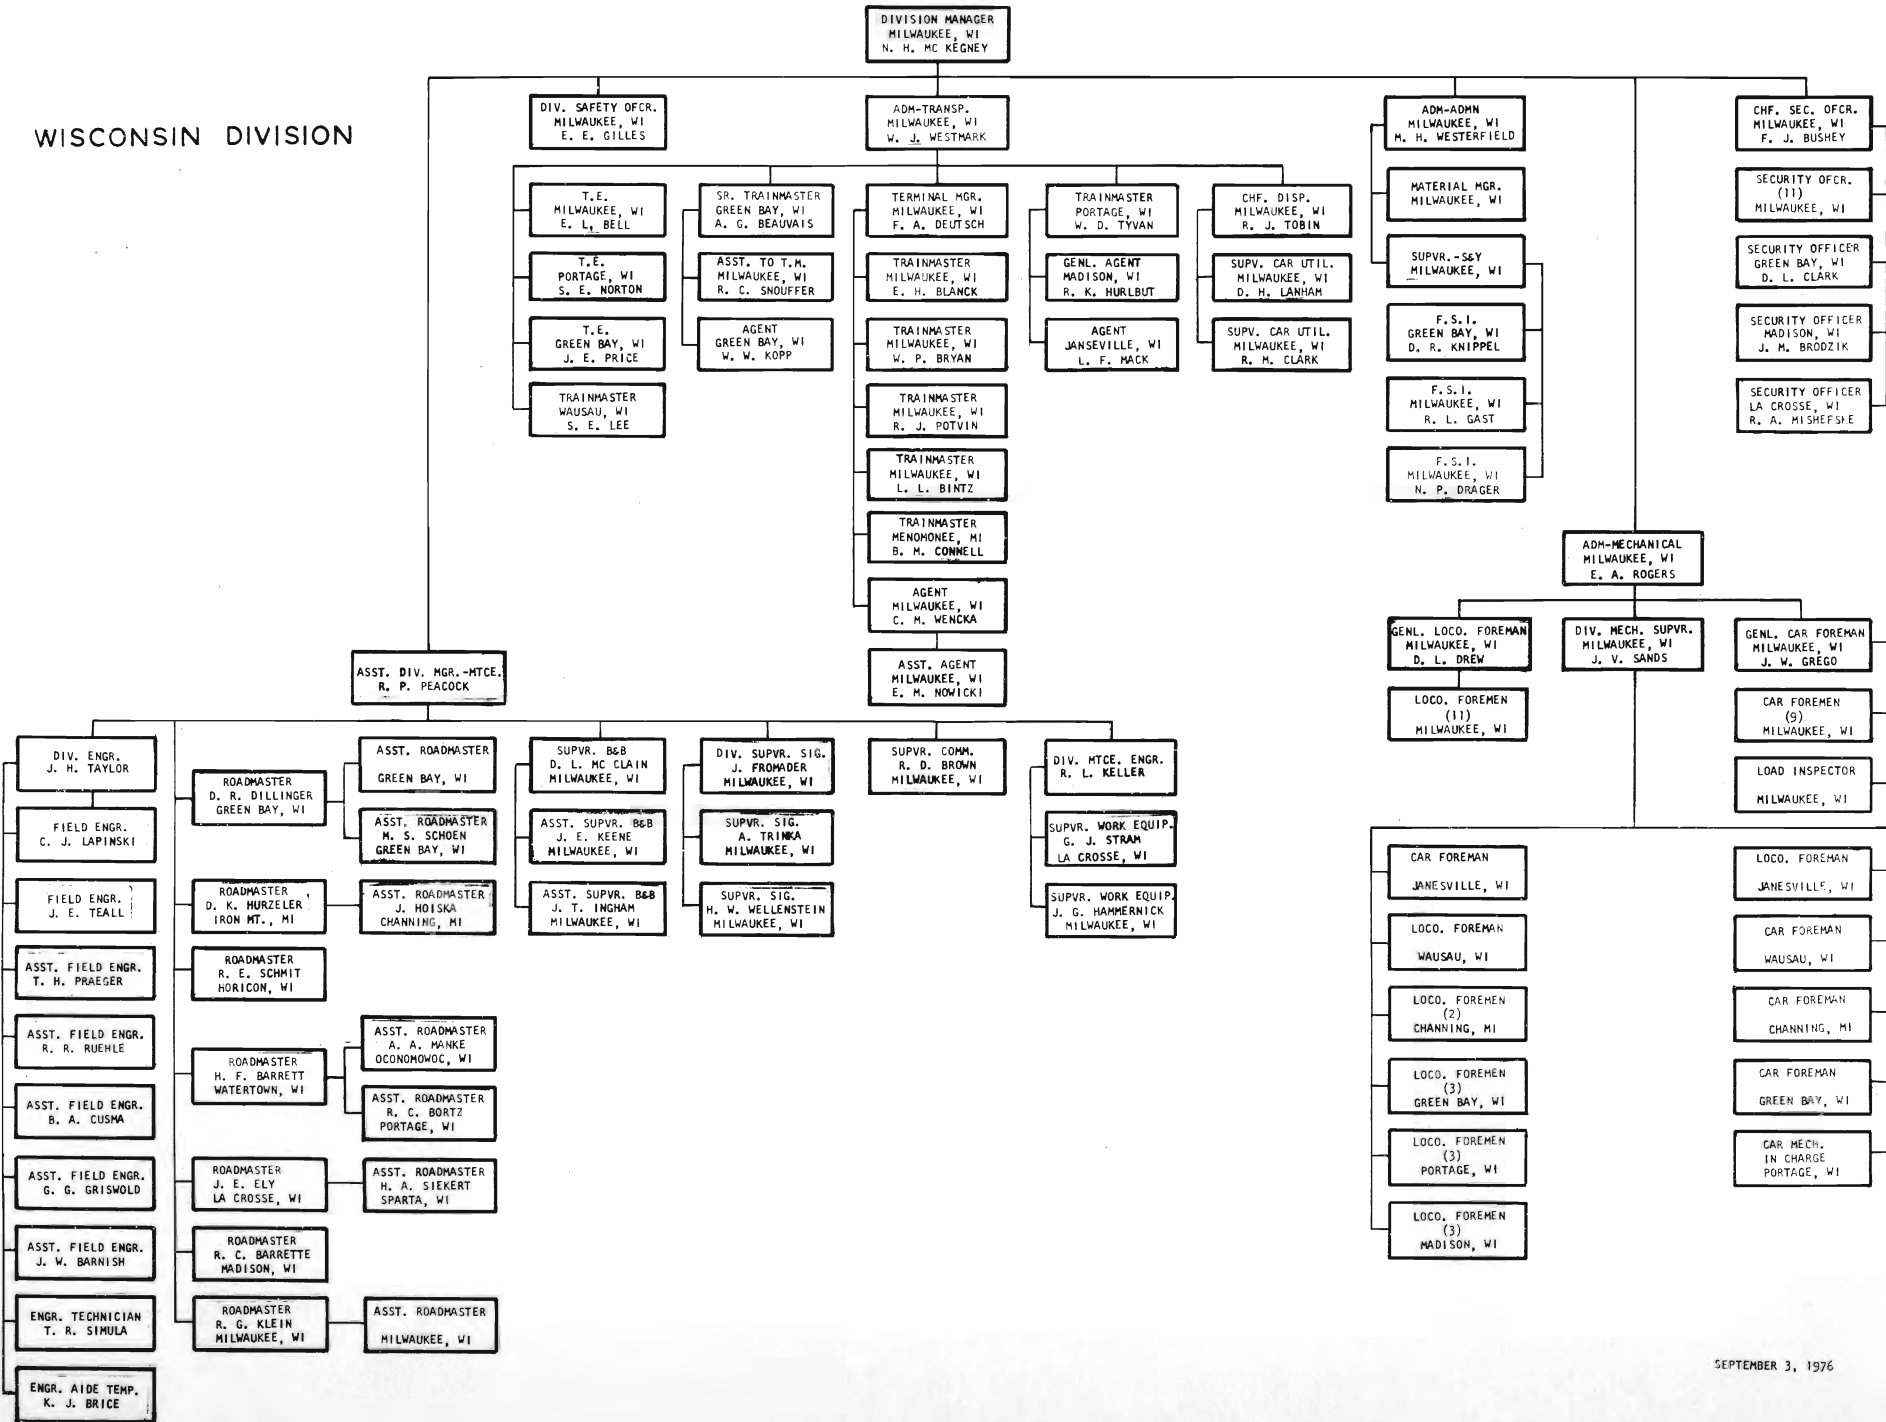

VICE PRESIDENT OPERATIONS

ENGINEERING DEPARTMENT STAFF HEADQUARTERS

MECHANICAL DEPARTMENT STAFF HEADQUARTERS

ILLINOIS DIVISION

WISCONSIN DIVISION

IOWA DIVISION

MINNESOTA DIVISION

Ed Jones
Asst. Dir.

DAKOTA DIVISION

DIVISION MANAGER
ABERDEEN, SD
R. L. TEWELL

ASST. DIV. MGR.-MTCE.
W. C. WHITMAN
ABERDEEN, SD

ADM-MECHANICAL
ABERDEEN, SD
R. A. HAGEMO

W.L. Schmidt

MONTANA DIVISION

WASHINGTON DIVISION