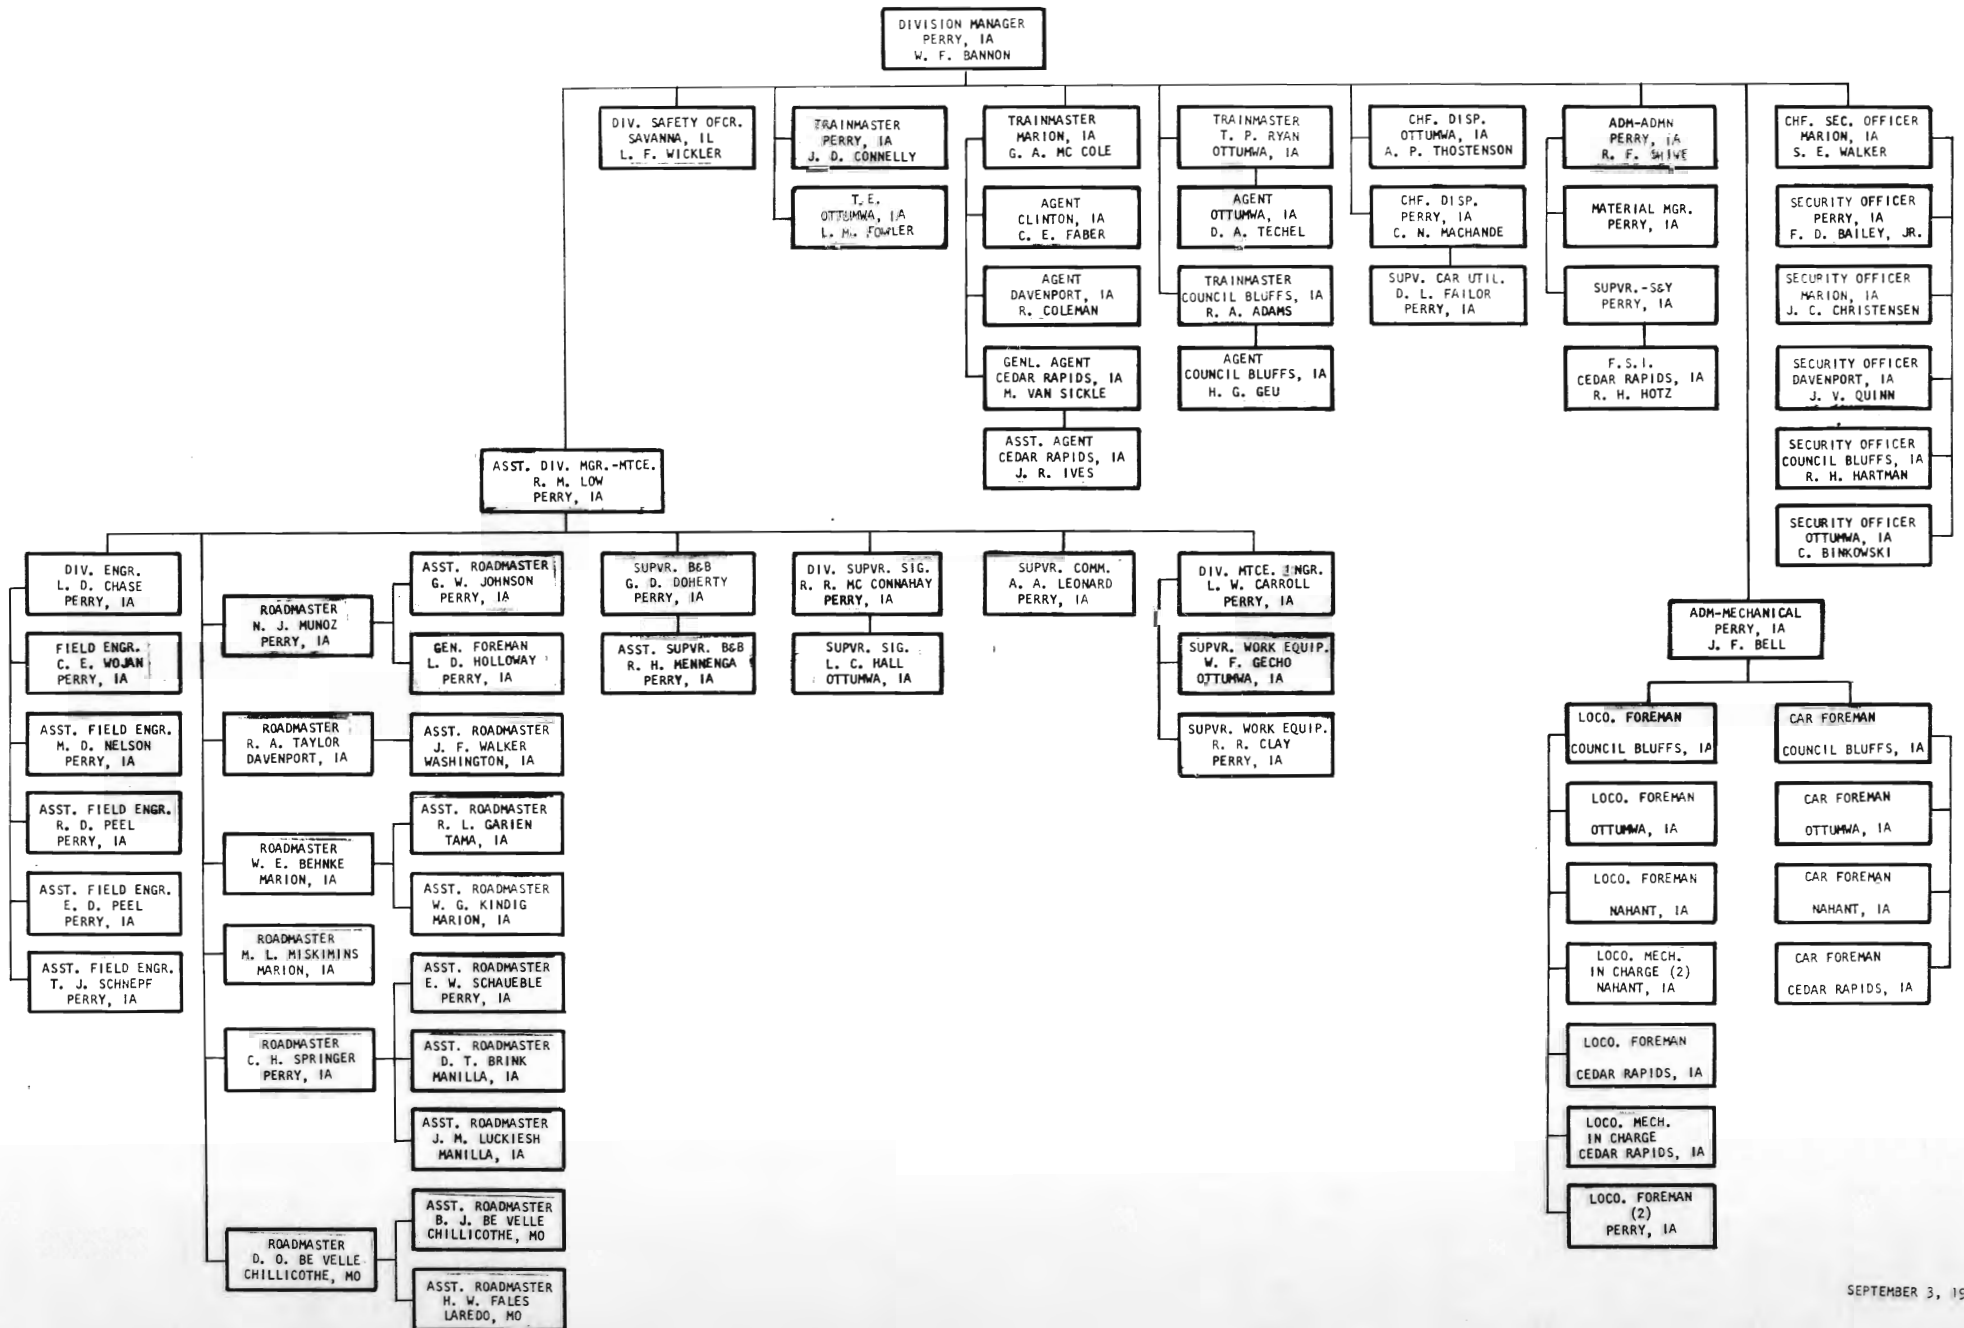

VICE PRESIDENT OPERATIONS

ENGINEERING DEPARTMENT STAFF HEADQUARTERS

MECHANICAL DEPARTMENT STAFF HEADQUARTERS

ILLINOIS DIVISION

WISCONSIN DIVISION

IOWA DIVISION

MINNESOTA DIVISION

Ed Jones
Asst. Dir.

DAKOTA DIVISION

DIVISION MANAGER
ABERDEEN, SD
R. L. TEWELL

ASST. DIV. MGR.-MTCE.
W. C. WHITMAN
ABERDEEN, SD

ADM-MECHANICAL
ABERDEEN, SD
R. A. HAGEMO

W.L. Schmidt

MONTANA DIVISION

WASHINGTON DIVISION