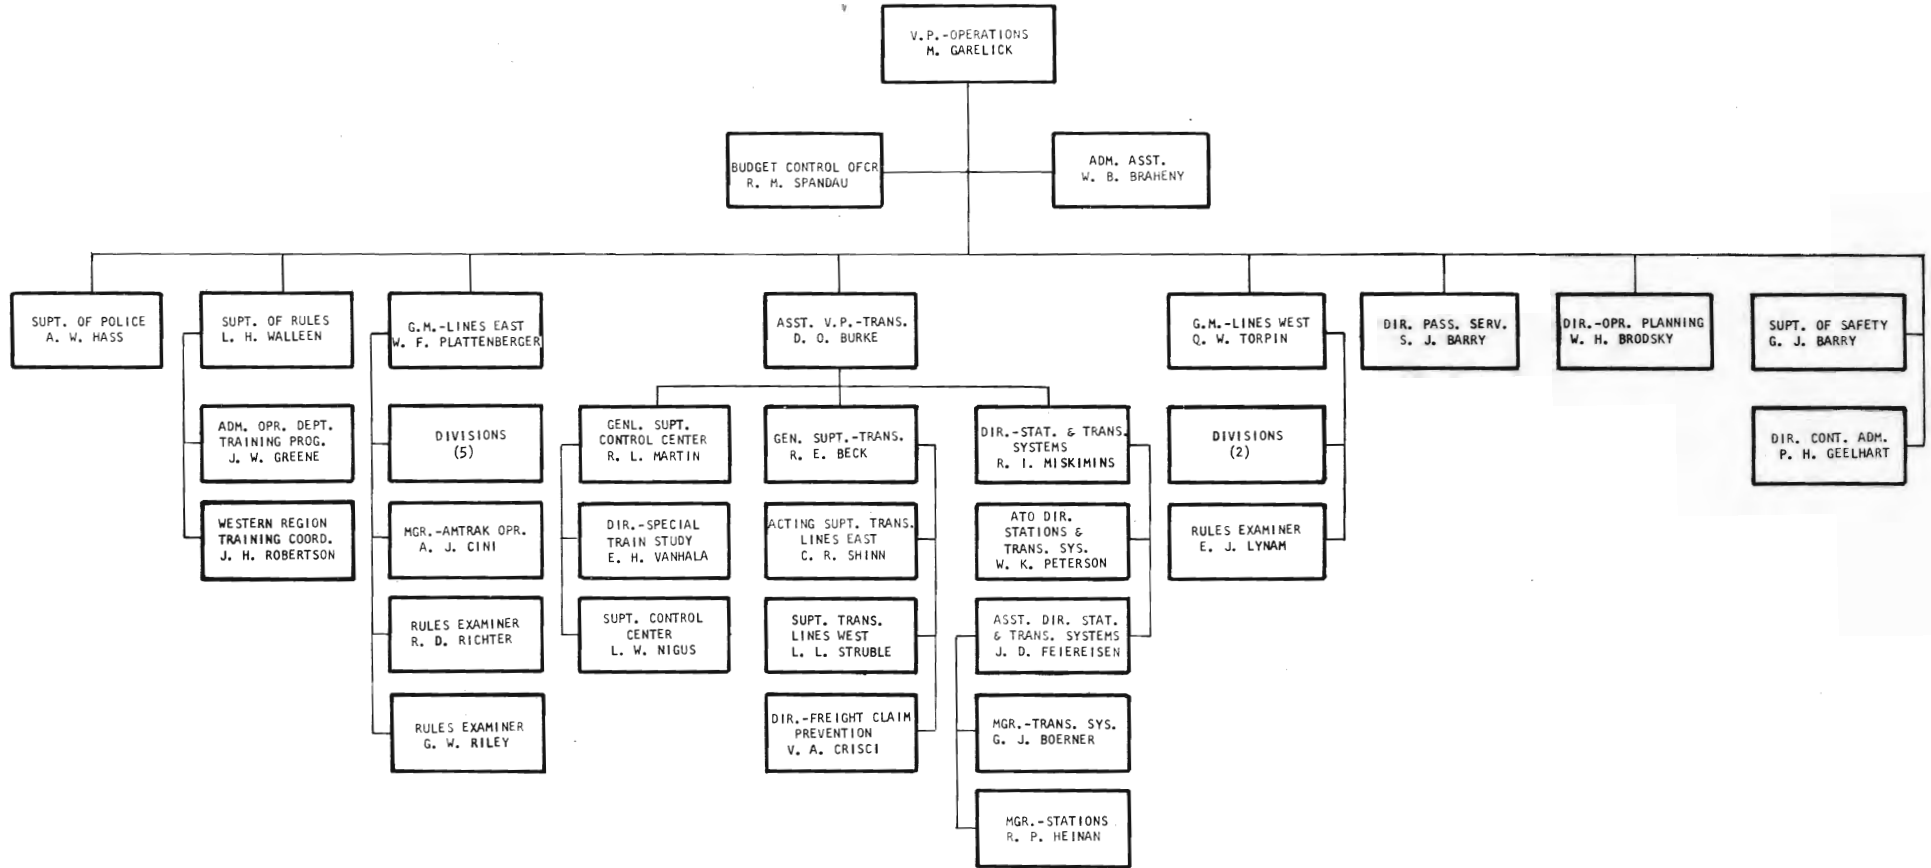

VICE PRESIDENT OPERATIONS

ENGINEERING DEPARTMENT STAFF HEADQUARTERS

MECHANICAL DEPARTMENT STAFF HEADQUARTERS

ILLINOIS DIVISION

WISCONSIN DIVISION

IOWA DIVISION

MINNESOTA DIVISION

Ed Jones
Asst. Dir.

DAKOTA DIVISION

DIVISION MANAGER
ABERDEEN, SD
R. L. TEWELL

ASST. DIV. MGR.-MTCE.
W. C. WHITMAN
ABERDEEN, SD

ADM-MECHANICAL
ABERDEEN, SD
R. A. HAGEMO

W.L. Schmidt

MONTANA DIVISION

WASHINGTON DIVISION