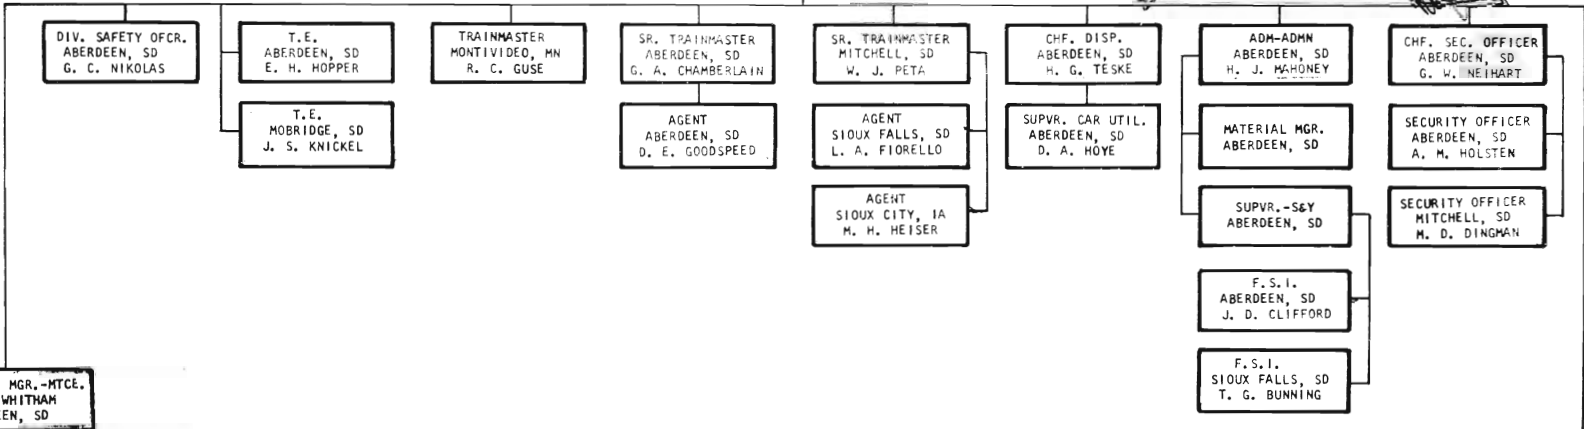

VICE PRESIDENT OPERATIONS

ENGINEERING DEPARTMENT STAFF HEADQUARTERS

MECHANICAL DEPARTMENT STAFF HEADQUARTERS

ILLINOIS DIVISION

WISCONSIN DIVISION

IOWA DIVISION

MINNESOTA DIVISION

Ed Jones
Asst. Dir.

DAKOTA DIVISION

DIVISION MANAGER
ABERDEEN, SD
R. L. TEWELL

ASST. DIV. MGR.-MTCE.
W. C. WHITMAN
ABERDEEN, SD

ADM-MECHANICAL
ABERDEEN, SD
R. A. HAGEMO

W.L. Schmidt

MONTANA DIVISION

WASHINGTON DIVISION