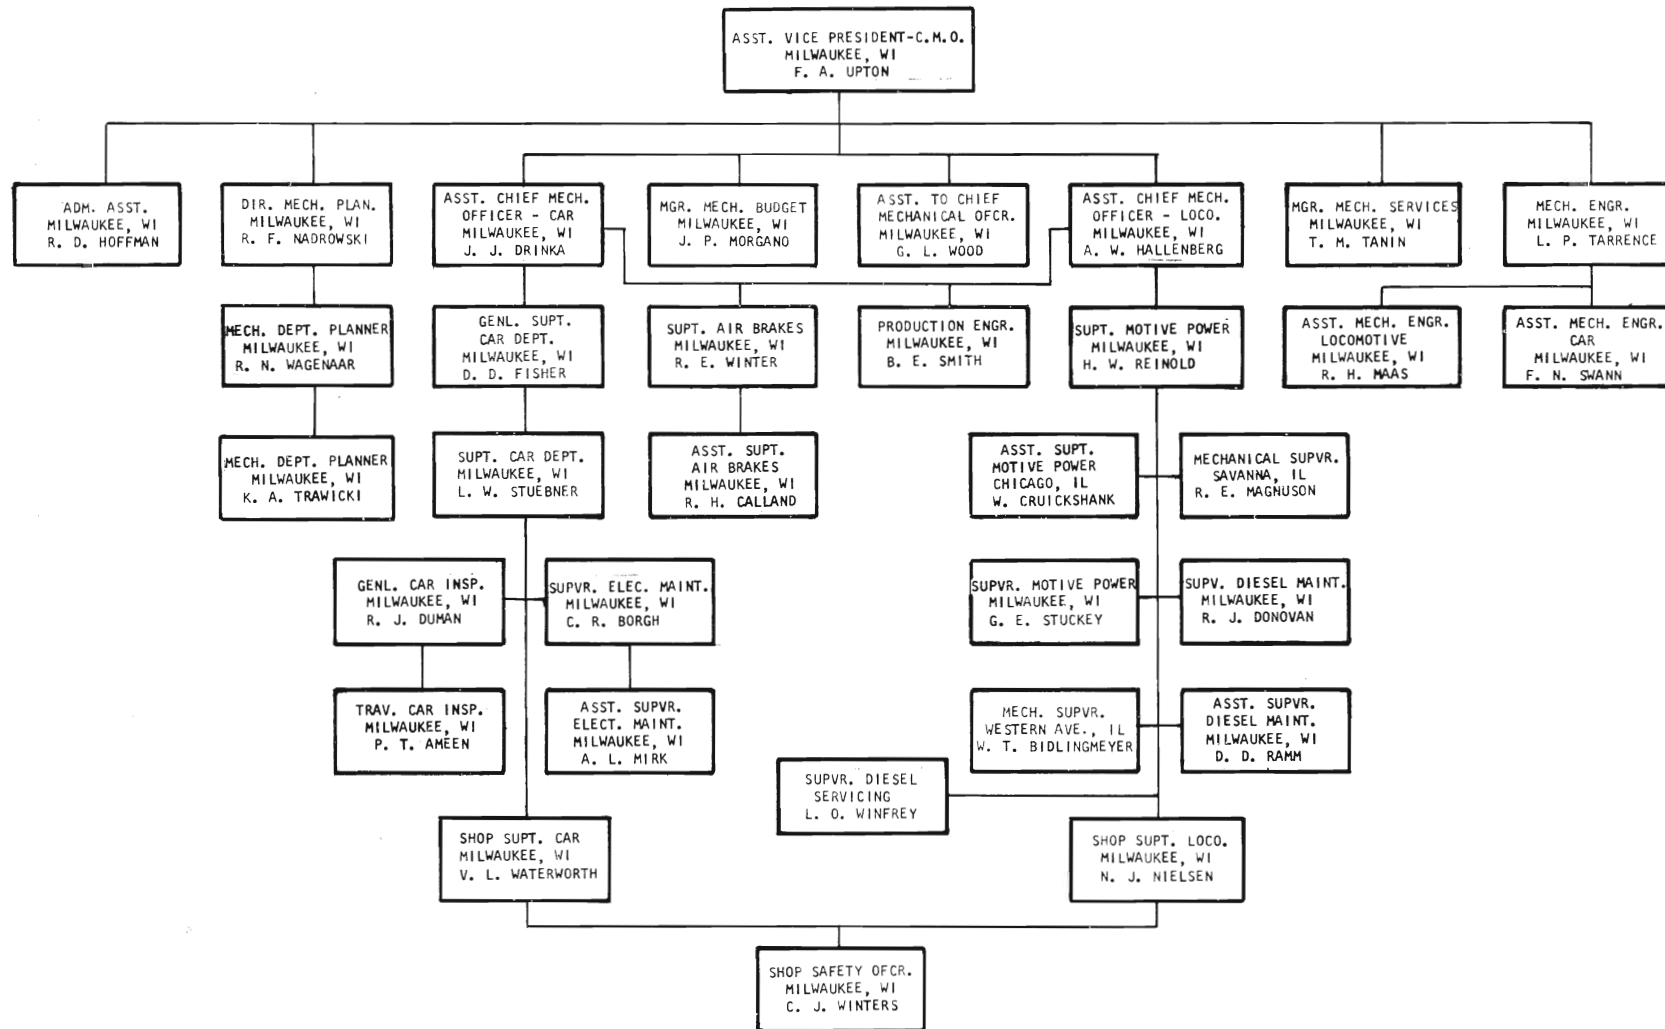

VICE PRESIDENT OPERATIONS

ENGINEERING DEPARTMENT STAFF HEADQUARTERS

MECHANICAL DEPARTMENT STAFF HEADQUARTERS

ILLINOIS DIVISION

WISCONSIN DIVISION

IOWA DIVISION

MINNESOTA DIVISION

Ed Jones
Asst. Dir.

DAKOTA DIVISION

DIVISION MANAGER
ABERDEEN, SD
R. L. TEWELL

ASST. DIV. MGR.-MTCE.
W. C. WHITMAN
ABERDEEN, SD

ADM-MECHANICAL
ABERDEEN, SD
R. A. HAGEMO

W.L. Schmidt

MONTANA DIVISION

WASHINGTON DIVISION